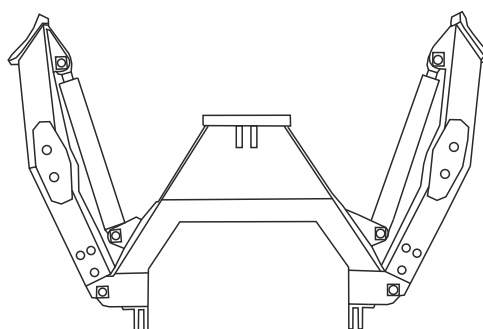

Wheels								
Art.no.	40101	40055	40020	40021	40045	40068	40119	
Size	22 x 11.00-8	11.5/80 x 15.3	400/60 x 15.5	400/60 x 15.5	500/50 x 17	500/50 x 17	500/50 x 17	
Layers	4	10	14	14	18	18	14	
Type	Tubeless	Tubeless	Tubeless	Tubeless	Inner tube	Tubeless	Inner tube	
Pattern	ATV	Rib	Rib	Traction	Rib	Rib	Traction	
Bolt holes	4	6	6	6	6	8	6	
Price	1.340:-	1.810:-	2.360:-	2.680:-	5.530:-	5.020:-	5.460:-	

Tow rings

Tillbehör	Art.nr	Pris
Drawbar extension 300mm	03119	1.040:-
K80 for 80mm ball	04120	3.520:-
Scharmüller 40mm ring	04121	1.620:-
Tow ring weldable	04232	420:-
Tow ring bolted	04233	890:-

Winch

Medle winch - High-quality, Swedish made hydraulic winch for mounting on the cranes lifting arm. 6-mm thick cable with 121 threads and 35 metres in length. Traction force 1200 kg, weight 45 kg. Radio or manual control. Optional three-way valve with extra hose kit.

Medle winch	Art.no.	Price
Manual control	04013	14.200:-
3-way valve with hose kit	-	2.420:-
Radio-controlled winch	04021	19.300:-
Winch mount, std	-	2.630:-

Three-point support

Hydraulic support legs with three-point mount and universal mounting plate to fit most cranes. Supplied with hydraulic pistons and support feet.