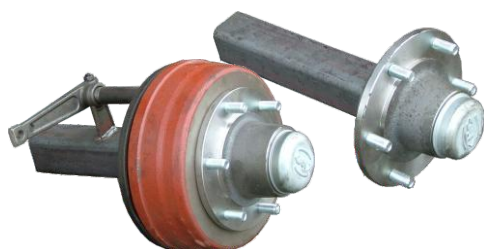

Complete wheels

Thanks to our large volume purchases, we can now offer transport wheels for agricultural, off-road and industrial use at extremely low prices. These wheels are fitted as standard to Möre Maskiner products and as such are well proven and quality assured. Supplied complete with tyres and rims.

Wheels								
Art.no.	40101	40055	40020	40021	40045	40068	40119	
Size	22 x 11.00-8	11.5/80 x 15.3	400/60 x 15.5	400/60 x 15.5	500/50 x 17	500/50 x 17	500/50 x 17	
Layers	4	10	14	14	18	18	14	
Type	Tubeless	Tubeless	Tubeless	Tubeless	Inner tube	Tubeless	Inner tube	
Pattern	ATV	Rib	Rib	Traction	Rib	Rib	Traction	
Bolt holes	4	6	6	6	6	8	6	
Price	1.340:-	1.810:-	2.360:-	2.680:-	5.530:-	5.020:-	5.460:-	

Wheel axles

Separate wheel axles and tow rings for repairs or rebuilds. Components from the Möre Maskiner forestry trailer range are of high quality and are well proven under tough conditions.

Wheel axles brakeless	70x70	80x80	90x90
Art.no.	04042	04047	04213
Price	1050:-	1.550:-	2.360:-
Wheel axles braked	70x70	80x80	90x90
Art.no.	04046	03041	04141
Price	3.150:-	3.620:-	6.140:-

Tow rings

Tillbehör	Art.nr	Pris
Drawbar extension 300mm	03119	1.040:-
K80 for 80mm ball	04120	3.520:-
Scharmüller 40mm ring	04121	1.620:-
Tow ring weldable	04232	420:-
Tow ring bolted	04233	890:-

Winch

Medle winch - High-quality, Swedish made hydraulic winch for mounting on the cranes lifting arm. 6-mm thick cable with 121 threads and 35 metres in length. Traction force 1200 kg, weight 45 kg. Radio or manual control. Optional three-way valve with extra hose kit.